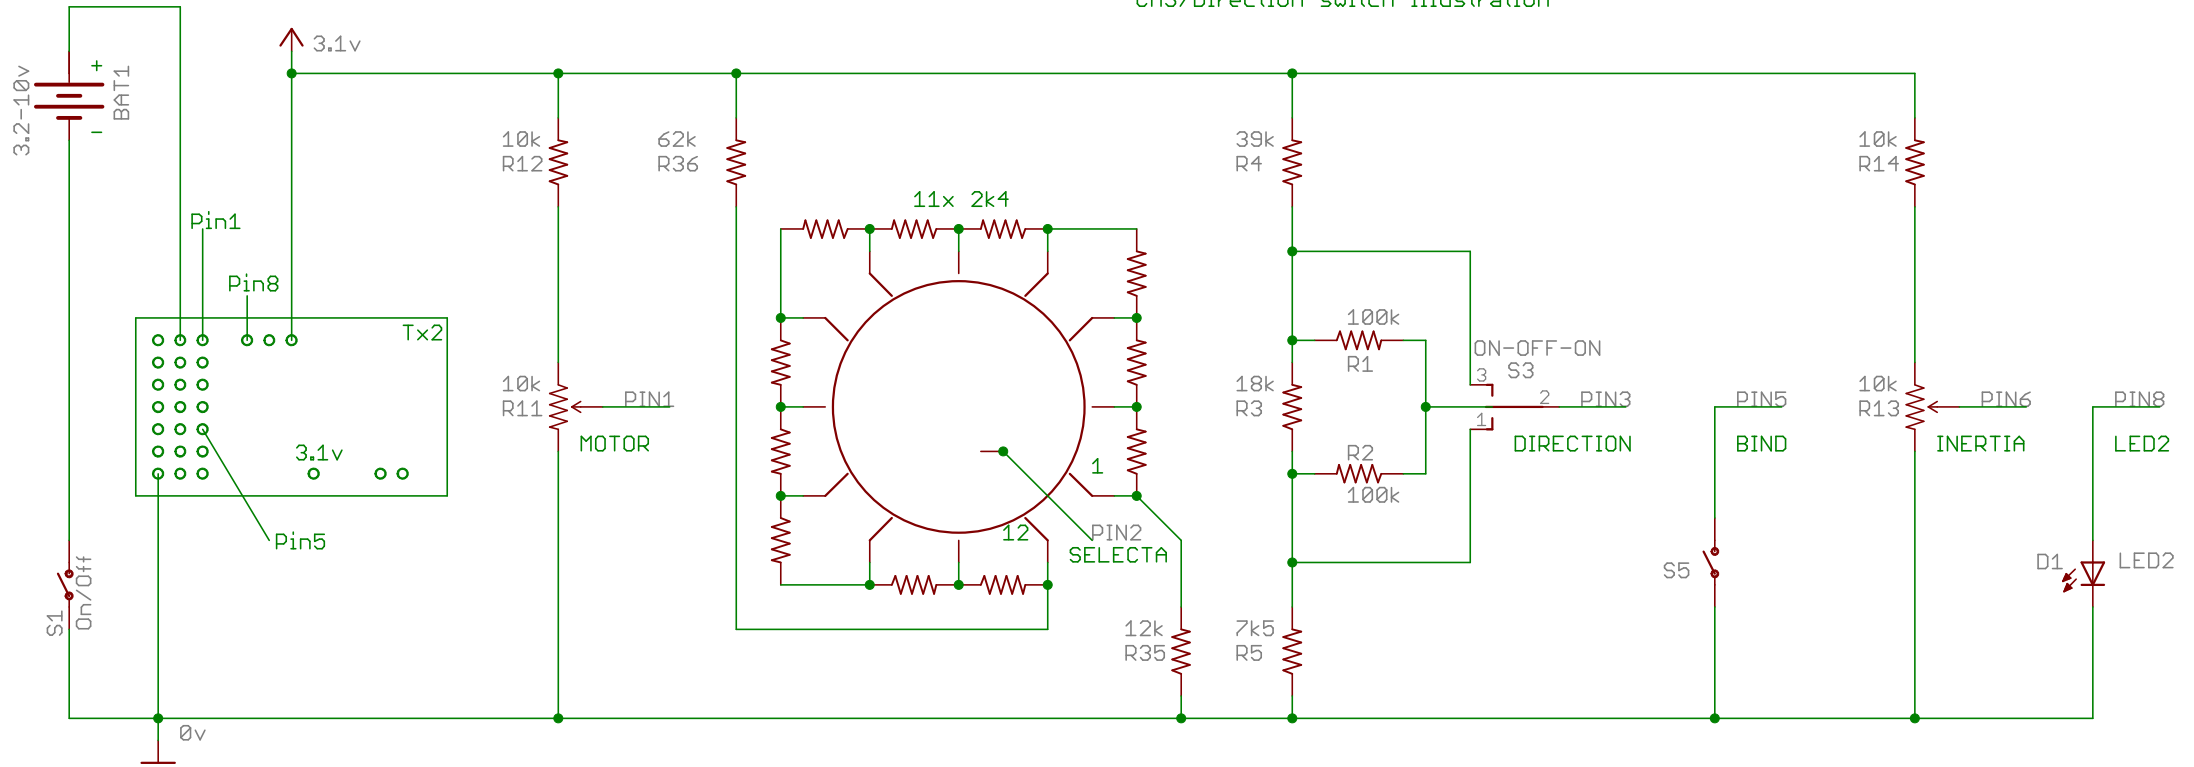

DelTang Tx22 (v204)

Ch3/Direction switch illustration